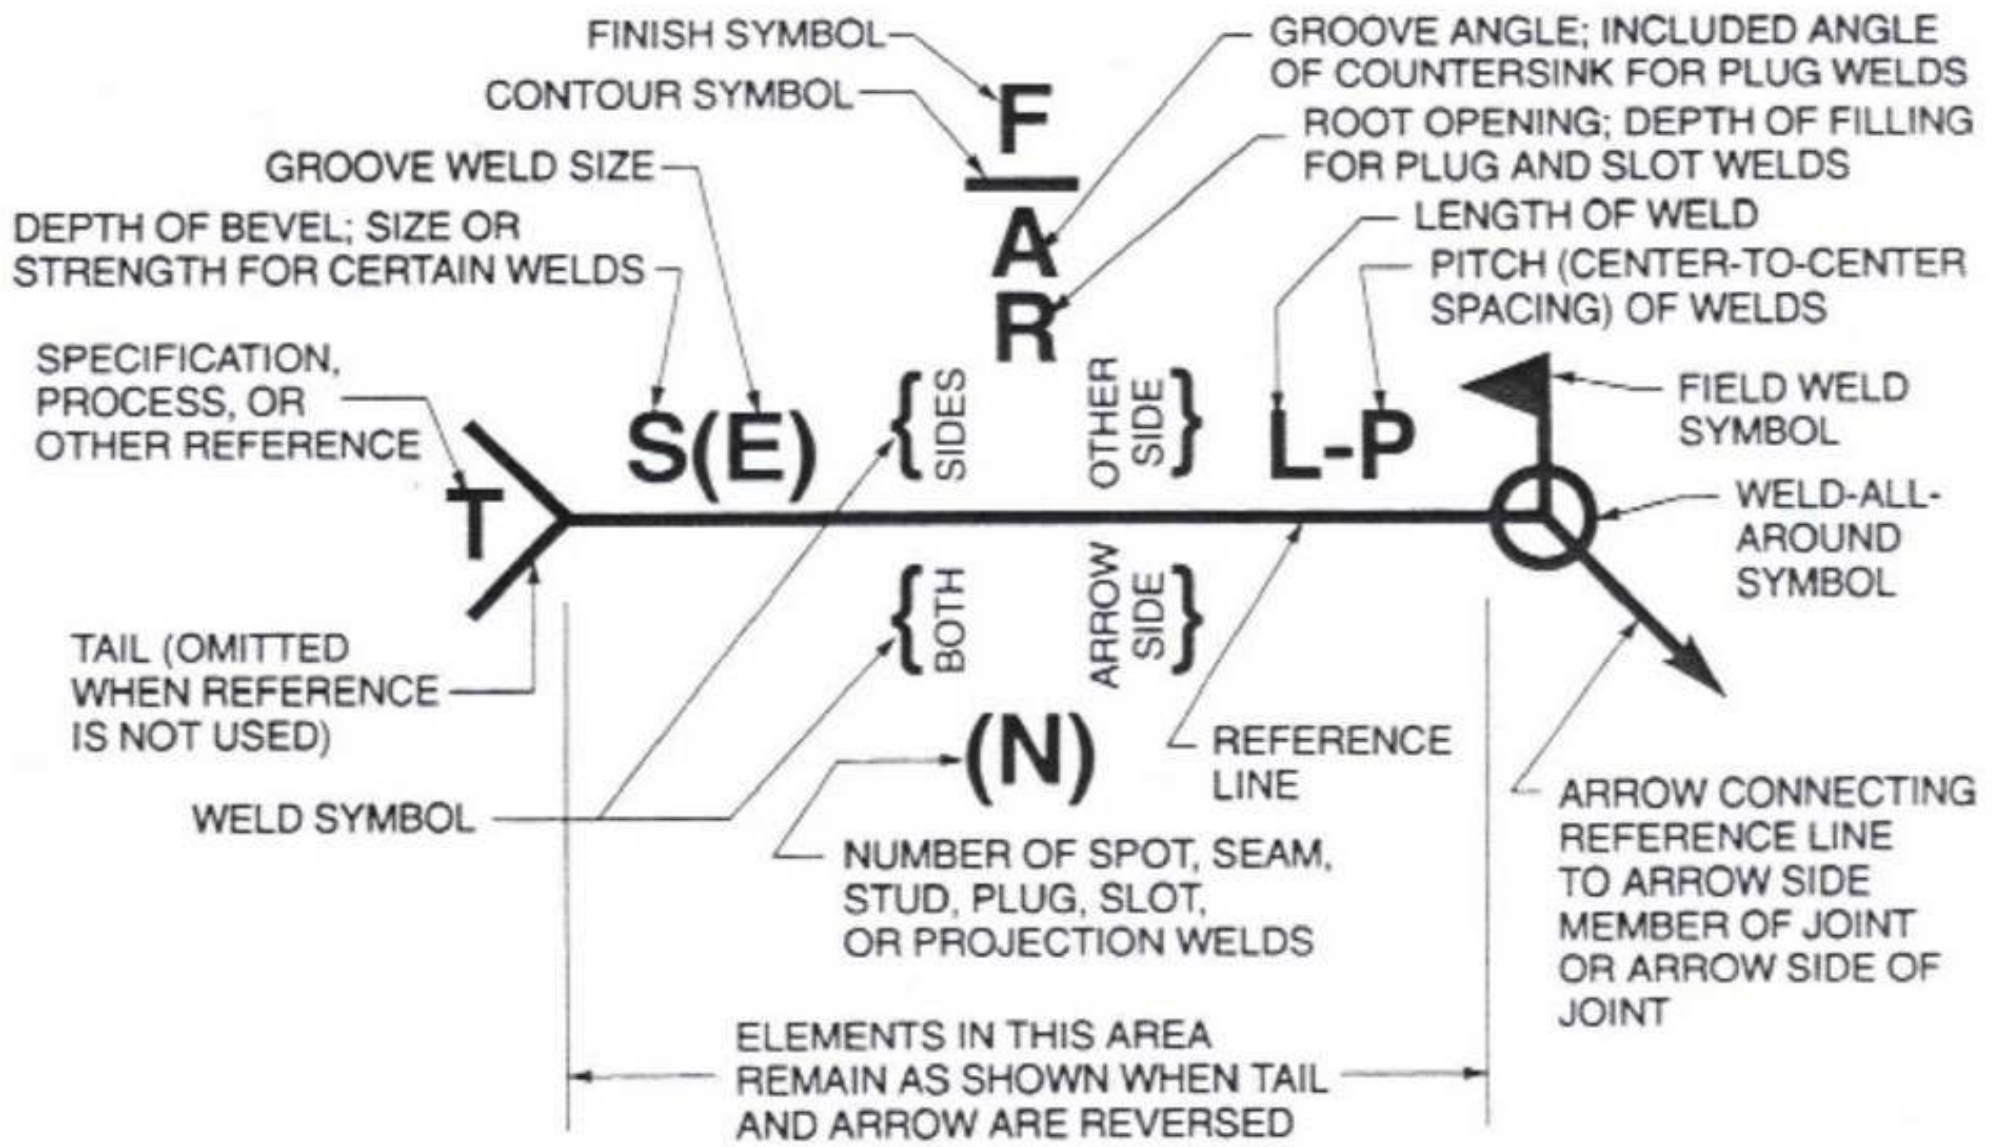

Location of Elements of a Welding Symbol

Basic Welding Symbols and Their Location Significance

Location Significance	Fillet	Plug or Slot	Spot or Projection	Stud	Seam	Back or Backing	Surfacing	Edge
Arrow Side								
Other Side				Not Used			Not Used	
Both Sides		Not Used	Not Used	Not Used	Not Used	Not Used	Not Used	
No Arrow Side or Other Side Significance	Not Used	Not Used		Not Used		Not Used	Not Used	Not Used
Location Significance	Groove							Scarf for Brazed Joint
	Square	V	Bevel	U	J	Flare-V	Flare-Bevel	
Arrow Side								
Other Side								
Both Sides								
No Arrow Side or Other Side Significance		Not Used	Not Used	Not Used	Not Used	Not Used	Not Used	Not Used