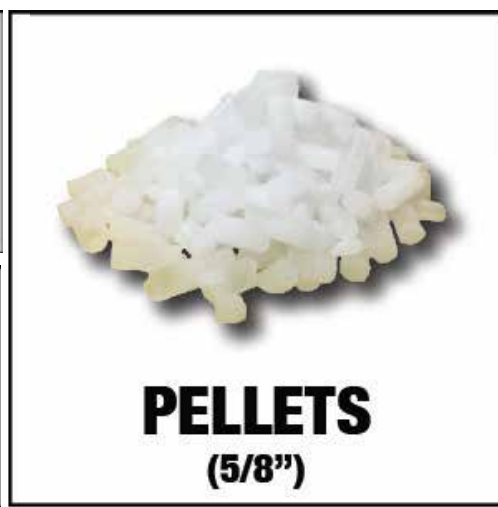

COMMERCIAL PURCHASES 200 LB +

RETAIL PURCHASES 10 lbs

RICE
(1/8")

SLICE
(10" X 10" X 2") | 10lbs

HALF SLICE
(10" X 5" X 2") | 5lbs

QUARTER BLOCK
(5" X 5" X 10") | 16lbs

HALF BLOCK
(10" X 10" X 5") | 25lbs

FULL BLOCK
(10" X 10" X 10") | 50lbs

PELLETS
(5/8")