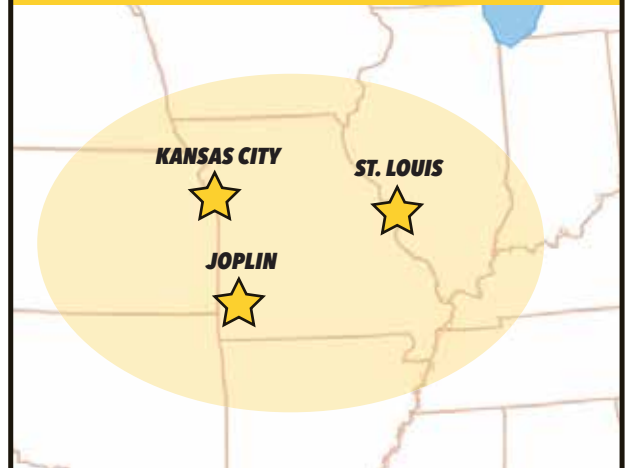

CURRENT DRY ICE SERVICE AREA

ST. LOUIS PHONE: (314) 644-3500 EMAIL: brad@ceekay.com
KANSAS CITY PHONE: (816) 423-1702 EMAIL: dhanchette@ceekay.com
JOPLIN PHONE: (816) 423-1702 EMAIL: dhanchette@ceekay.com